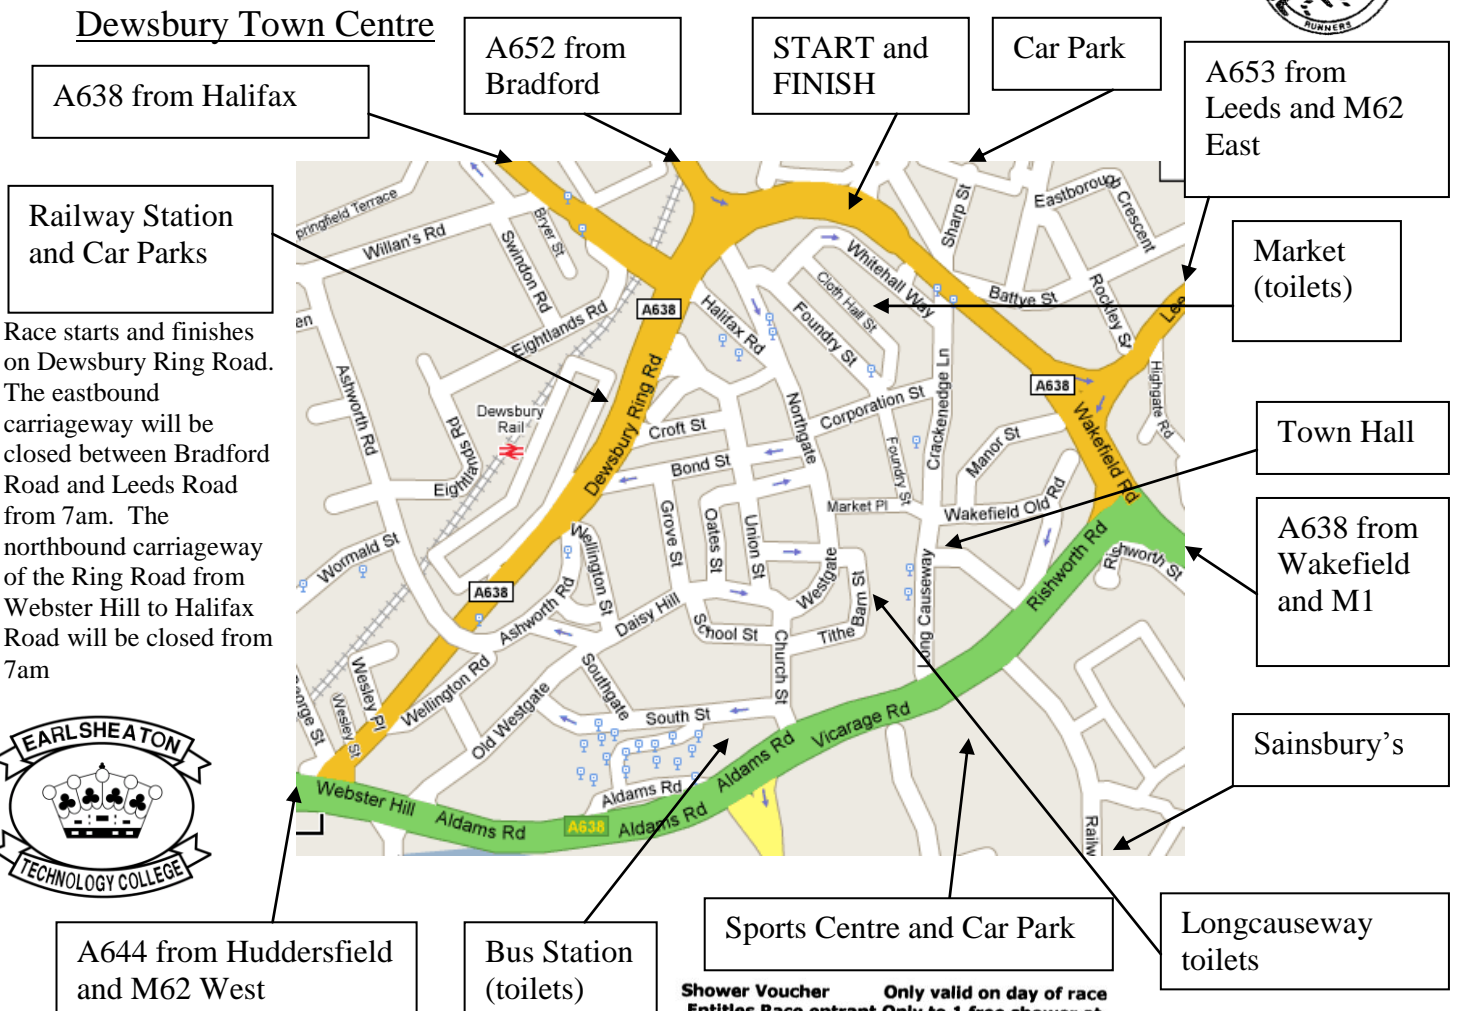

Start on Dewsbury Ring Road, Dewsbury (outside Highgate Beds) WF13 1QU. Please assemble at 8.45am.

Race HQ: Dewsbury Sports Centre Wf12 8EN.

DIRECTIONS ON FOOT TO START FROM SPORTS CENTRE

Go out of Sports Centre main door, at Ring Road (Rishworth Road) turn right, go left under subway. At exit of subway turn right onto Longcauseway, past Town Hall, past Barclays Bank, keep straight ahead past market under bridge, then take first turn left on slip road into Dewsbury Ring Road. (Distance about 600 metres).

Toilets in Sports Centre (first and second floors), Market, Longcauseway, Bus Station. Please note there are NO TOILETS at the start.

Dewsbury Town Centre

Race starts and finishes on Dewsbury Ring Road. The eastbound carriageway will be closed between Bradford Road and Leeds Road from 7am. The northbound carriageway of the Ring Road from Webster Hill to Halifax Road will be closed from 7am

Shower Voucher Only valid on day of race
Entitles Race entrant Only to 1 free shower at
Dewsbury Sports Centre